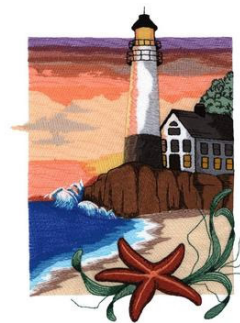

Name: Lighthouse Machine Embroidery Design

SKU: DC01-NT0541

Brand: Dakota Collectibles

Unique Colors: 13 (32 color Stops)

Unique Colors

	Color Name (Color Code)	Manufacturer - Type
	Super White (1001) [No Color Selected]	madeira - rayon
	Dusty Lilac (1263) [No Color Selected]	madeira - rayon
	Crocus (286)	Exquisite - Polyester 1000m