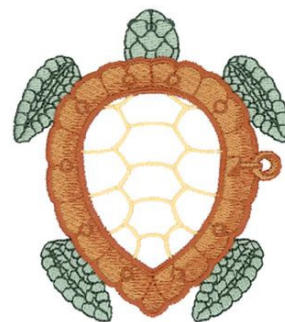

**Name:** Turtle Porthole Machine Embroidery Design

**SKU:** DC01-NT0498

**Brand:** Dakota Collectibles

**Unique Colors:** 13 (7 color Stops)

## Unique Colors

	<b>Color Name (Color Code)</b>	<b>Manufacturer - Type</b>
	Super White (1001) [No Color Selected]	madeira - rayon
	Dusty Lilac (1263) [No Color Selected]	madeira - rayon
	Crocus (286)	Exquisite - Polyester 1000m