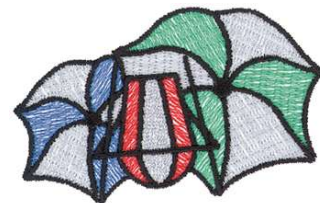

Name: Beach Chair And Umbrellas Machine
Embroidery Design

SKU: DC01-NT0391

Brand: Dakota Collectibles

Unique Colors: 13 (5 color Stops)

Unique Colors

	Color Name (Color Code)	Manufacturer - Type
	Super White (1001) [No Color Selected]	madeira - rayon
	Dusty Lilac (1263) [No Color Selected]	madeira - rayon
	Crocus (286)	Exquisite - Polyester 1000m

Complete Color Sequence

#		Color Name (Color Code)	Manufacturer - Type
1		Super White (1001) [No Color Selected]	madeira - rayon
2		Super White (1001) [No Color Selected]	madeira - rayon
3		Crocus (286)	Exquisite - Polyester 1000m