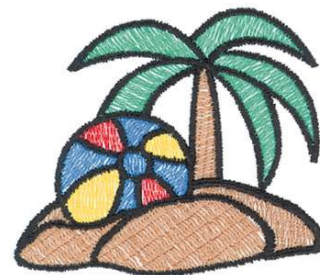

Name: Beach Ball Machine Embroidery Design

SKU: DC01-NT0359

Brand: Dakota Collectibles

Unique Colors: 13 (6 color Stops)

Unique Colors

	Color Name (Color Code)	Manufacturer - Type
	Super White (1001) [No Color Selected]	madeira - rayon
	Dusty Lilac (1263) [No Color Selected]	madeira - rayon
	Crocus (286)	Exquisite - Polyester 1000m