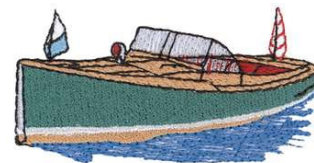

Name: Antique Boat Machine Embroidery Design

SKU: DC01-NT0345

Brand: Dakota Collectibles

Unique Colors: 13 (9 color Stops)

Unique Colors

	Color Name (Color Code)	Manufacturer - Type
	Super White (1001) [No Color Selected]	madeira - rayon
	Dusty Lilac (1263) [No Color Selected]	madeira - rayon
	Crocus (286)	Exquisite - Polyester 1000m