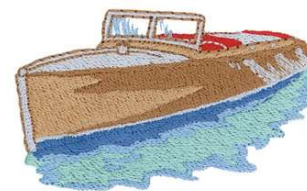

Name: Antique Boat Machine Embroidery Design

SKU: DC01-NT0344

Brand: Dakota Collectibles

Unique Colors: 13 (9 color Stops)

Unique Colors

	Color Name (Color Code)	Manufacturer - Type
	Super White (1001) [No Color Selected]	madeira - rayon
	Dusty Lilac (1263) [No Color Selected]	madeira - rayon
	Crocus (286)	Exquisite - Polyester 1000m

Complete Color Sequence

#		Color Name (Color Code)	Manufacturer - Type
1		Super White (1001) [No Color Selected]	madeira - rayon
2		Super White (1001) [No Color Selected]	madeira - rayon
3		Crocus (286)	Exquisite - Polyester 1000m