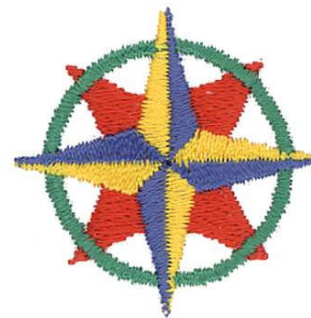

Name: Compass Machine Embroidery Design

SKU: DC01-NT0199

Brand: Dakota Collectibles

Unique Colors: 13 (4 color Stops)

Unique Colors

	Color Name (Color Code)	Manufacturer - Type
	Super White (1001) [No Color Selected]	madeira - rayon
	Dusty Lilac (1263) [No Color Selected]	madeira - rayon
	Crocus (286)	Exquisite - Polyester 1000m

Complete Color Sequence

#		Color Name (Color Code)	Manufacturer - Type
1		Super White (1001) [No Color Selected]	madeira - rayon
2		Super White (1001) [No Color Selected]	madeira - rayon
3		Crocus (286)	Exquisite - Polyester 1000m