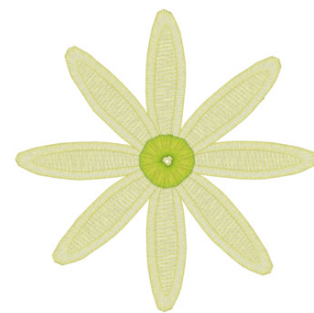

**Name:** Garden Machine Embroidery Design

**SKU:** DC01-NFC4635

**Brand:** Dakota Collectibles

**Unique Colors:** 13 (2 color Stops)

## Unique Colors

	<b>Color Name (Color Code)</b>	<b>Manufacturer - Type</b>
	Super White (1001) [No Color Selected]	madeira - rayon
	Dusty Lilac (1263) [No Color Selected]	madeira - rayon
	Crocus (286)	Exquisite - Polyester 1000m

# Complete Color Sequence

#		Color Name (Color Code)	Manufacturer - Type
1		Super White (1001) [No Color Selected]	madeira - rayon
2		Super White (1001) [No Color Selected]	madeira - rayon
3		Crocus (286)	Exquisite - Polyester 1000m