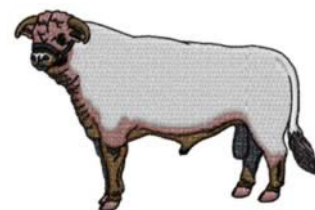

Name: BULL Machine Embroidery Design

SKU: DS01-N3725

Brand: DataStitch

Unique Colors: 13 (7 color Stops)

Unique Colors

	Color Name (Color Code)	Manufacturer - Type
	Super White (1001) [No Color Selected]	madeira - rayon
	Dusty Lilac (1263) [No Color Selected]	madeira - rayon
	Crocus (286)	Exquisite - Polyester 1000m

Complete Color Sequence

#		Color Name (Color Code)	Manufacturer - Type
1		Super White (1001) [No Color Selected]	madeira - rayon
2		Super White (1001) [No Color Selected]	madeira - rayon
3		Crocus (286)	Exquisite - Polyester 1000m