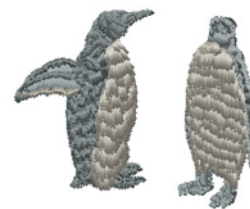

Name: Penguin Machine Embroidery Design

SKU: IS01-N2494

Brand: Internet Stitch

Unique Colors: 13 (10 color Stops)

Unique Colors

	Color Name (Color Code)	Manufacturer - Type
	Super White (1001) [No Color Selected]	madeira - rayon
	Dusty Lilac (1263) [No Color Selected]	madeira - rayon
	Crocus (286)	Exquisite - Polyester 1000m

Complete Color Sequence

#		Color Name (Color Code)	Manufacturer - Type
1		Super White (1001) [No Color Selected]	madeira - rayon
2		Super White (1001) [No Color Selected]	madeira - rayon
3		Crocus (286)	Exquisite - Polyester 1000m