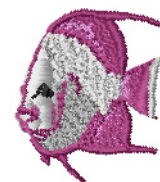

**Name:** Fish Machine Embroidery Design

**SKU:** IS01-N2447

**Brand:** Internet Stitch

**Unique Colors:** 13 (9 color Stops)

## Unique Colors

	<b>Color Name (Color Code)</b>	<b>Manufacturer - Type</b>
	Super White (1001) [No Color Selected]	madeira - rayon
	Dusty Lilac (1263) [No Color Selected]	madeira - rayon
	Crocus (286)	Exquisite - Polyester 1000m

# Complete Color Sequence

#		Color Name (Color Code)	Manufacturer - Type
1		Super White (1001) [No Color Selected]	madeira - rayon
2		Super White (1001) [No Color Selected]	madeira - rayon
3		Crocus (286)	Exquisite - Polyester 1000m