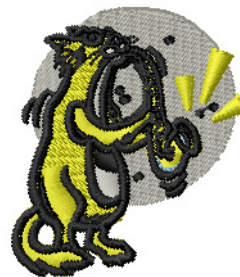

Name: Cat Machine Embroidery Design

SKU: IS01-N2429

Brand: Internet Stitch

Unique Colors: 13 (7 color Stops)

Unique Colors

	Color Name (Color Code)	Manufacturer - Type
	Super White (1001) [No Color Selected]	madeira - rayon
	Dusty Lilac (1263) [No Color Selected]	madeira - rayon
	Crocus (286)	Exquisite - Polyester 1000m

Complete Color Sequence

#		Color Name (Color Code)	Manufacturer - Type
1		Super White (1001) [No Color Selected]	madeira - rayon
2		Super White (1001) [No Color Selected]	madeira - rayon
3		Crocus (286)	Exquisite - Polyester 1000m