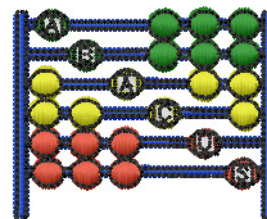

**Name:** Abacus Machine Embroidery Design

**SKU:** IS01-N2420

**Brand:** Internet Stitch

**Unique Colors:** 13 (9 color Stops)

## Unique Colors

	<b>Color Name (Color Code)</b>	<b>Manufacturer - Type</b>
	Super White (1001) [No Color Selected]	madeira - rayon
	Dusty Lilac (1263) [No Color Selected]	madeira - rayon
	Crocus (286)	Exquisite - Polyester 1000m

# Complete Color Sequence

#		Color Name (Color Code)	Manufacturer - Type
1		Super White (1001) [No Color Selected]	madeira - rayon
2		Super White (1001) [No Color Selected]	madeira - rayon
3		Crocus (286)	Exquisite - Polyester 1000m