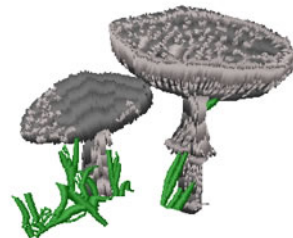

Name: Mushrooms Machine Embroidery Design

SKU: IS01-N2385

Brand: Internet Stitch

Unique Colors: 13 (4 color Stops)

Unique Colors

	Color Name (Color Code)	Manufacturer - Type
	Super White (1001) [No Color Selected]	madeira - rayon
	Dusty Lilac (1263) [No Color Selected]	madeira - rayon
	Crocus (286)	Exquisite - Polyester 1000m

Complete Color Sequence

#		Color Name (Color Code)	Manufacturer - Type
1		Super White (1001) [No Color Selected]	madeira - rayon
2		Super White (1001) [No Color Selected]	madeira - rayon
3		Crocus (286)	Exquisite - Polyester 1000m