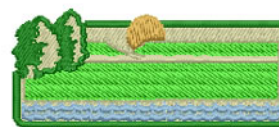

**Name:** Landscape Machine Embroidery Design

**SKU:** IS01-N2381

**Brand:** Internet Stitch

**Unique Colors:** 13 (6 color Stops)

## Unique Colors

	<b>Color Name (Color Code)</b>	<b>Manufacturer - Type</b>
	Super White (1001) [No Color Selected]	madeira - rayon
	Dusty Lilac (1263) [No Color Selected]	madeira - rayon
	Crocus (286)	Exquisite - Polyester 1000m

# Complete Color Sequence

#		Color Name (Color Code)	Manufacturer - Type
1		Super White (1001) [No Color Selected]	madeira - rayon
2		Super White (1001) [No Color Selected]	madeira - rayon
3		Crocus (286)	Exquisite - Polyester 1000m