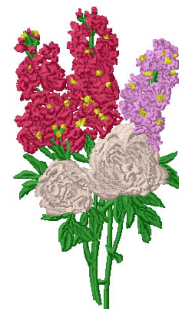

Name: Floral Bouquet Machine Embroidery Design

SKU: IS01-N2360

Brand: Internet Stitch

Unique Colors: 13 (11 color Stops)

Unique Colors

	Color Name (Color Code)	Manufacturer - Type
	Super White (1001) [No Color Selected]	madeira - rayon
	Dusty Lilac (1263) [No Color Selected]	madeira - rayon
	Crocus (286)	Exquisite - Polyester 1000m

Complete Color Sequence

#		Color Name (Color Code)	Manufacturer - Type
1		Super White (1001) [No Color Selected]	madeira - rayon
2		Super White (1001) [No Color Selected]	madeira - rayon
3		Crocus (286)	Exquisite - Polyester 1000m