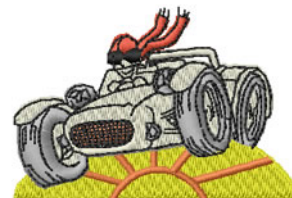

Name: Speed Racer Machine Embroidery Design

SKU: IS01-N2327

Brand: Internet Stitch

Unique Colors: 13 (10 color Stops)

Unique Colors

	Color Name (Color Code)	Manufacturer - Type
	Super White (1001) [No Color Selected]	madeira - rayon
	Dusty Lilac (1263) [No Color Selected]	madeira - rayon
	Crocus (286)	Exquisite - Polyester 1000m

Complete Color Sequence

#		Color Name (Color Code)	Manufacturer - Type
1		Super White (1001) [No Color Selected]	madeira - rayon
2		Super White (1001) [No Color Selected]	madeira - rayon
3		Crocus (286)	Exquisite - Polyester 1000m