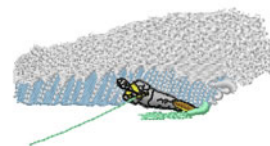

Name: Water Skier Machine Embroidery Design

SKU: IS01-N2318

Brand: Internet Stitch

Unique Colors: 13 (9 color Stops)

Unique Colors

	Color Name (Color Code)	Manufacturer - Type
	Super White (1001) [No Color Selected]	madeira - rayon
	Dusty Lilac (1263) [No Color Selected]	madeira - rayon
	Crocus (286)	Exquisite - Polyester 1000m

Complete Color Sequence

#		Color Name (Color Code)	Manufacturer - Type
1		Super White (1001) [No Color Selected]	madeira - rayon
2		Super White (1001) [No Color Selected]	madeira - rayon
3		Crocus (286)	Exquisite - Polyester 1000m