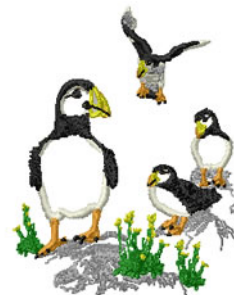

Name: Puffin Machine Embroidery Design

SKU: IS01-N2294

Brand: Internet Stitch

Unique Colors: 13 (16 color Stops)

Unique Colors

	Color Name (Color Code)	Manufacturer - Type
	Super White (1001) [No Color Selected]	madeira - rayon
	Dusty Lilac (1263) [No Color Selected]	madeira - rayon
	Crocus (286)	Exquisite - Polyester 1000m