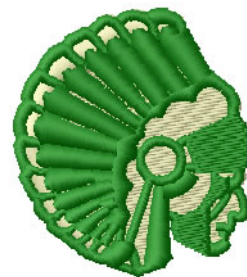

Name: Indian Chief Machine Embroidery Design

SKU: IS01-N2277

Brand: Internet Stitch

Unique Colors: 13 (4 color Stops)

Unique Colors

	Color Name (Color Code)	Manufacturer - Type
	Super White (1001) [No Color Selected]	madeira - rayon
	Dusty Lilac (1263) [No Color Selected]	madeira - rayon
	Crocus (286)	Exquisite - Polyester 1000m

Complete Color Sequence

#		Color Name (Color Code)	Manufacturer - Type
1		Super White (1001) [No Color Selected]	madeira - rayon
2		Super White (1001) [No Color Selected]	madeira - rayon
3		Crocus (286)	Exquisite - Polyester 1000m