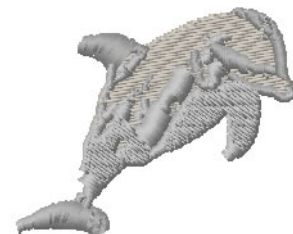

Name: Dolphin Machine Embroidery Design

SKU: IS01-N2243

Brand: Internet Stitch

Unique Colors: 13 (2 color Stops)

Unique Colors

| | Color Name (Color Code) | Manufacturer - Type |
|--|--|-----------------------------|
|  | Super White (1001) [No Color Selected] | madeira - rayon |
|  | Dusty Lilac (1263) [No Color Selected] | madeira - rayon |
|  | Crocus (286) | Exquisite - Polyester 1000m |

Complete Color Sequence

| # | | Color Name (Color Code) | Manufacturer - Type |
|---|---|--|--------------------------------|
| 1 |  | Super White (1001) [No Color Selected] | madeira - rayon |
| 2 |  | Super White (1001) [No Color Selected] | madeira - rayon |
| 3 |  | Crocus (286) | Exquisite - Polyester 1000m |