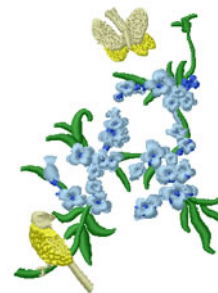

Name: Flowers and Birds Machine Embroidery Design

SKU: IS01-N2174

Brand: Internet Stitch

Unique Colors: 13 (10 color Stops)

Unique Colors

| | Color Name (Color Code) | Manufacturer - Type |
|--|----------------------------------------|-----------------------------|
| | Super White (1001) [No Color Selected] | madeira - rayon |
| | Dusty Lilac (1263) [No Color Selected] | madeira - rayon |
| | Crocus (286) | Exquisite - Polyester 1000m |

Complete Color Sequence

| # | | Color Name (Color Code) | Manufacturer - Type |
|---|--|----------------------------------------|--------------------------------|
| 1 | | Super White (1001) [No Color Selected] | madeira - rayon |
| 2 | | Super White (1001) [No Color Selected] | madeira - rayon |
| 3 | | Crocus (286) | Exquisite - Polyester 1000m |