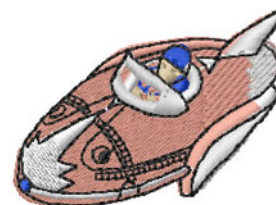

Name: Bumper Car Machine Embroidery Design

SKU: IS01-N2151

Brand: Internet Stitch

Unique Colors: 13 (10 color Stops)

Unique Colors

	Color Name (Color Code)	Manufacturer - Type
	Super White (1001) [No Color Selected]	madeira - rayon
	Dusty Lilac (1263) [No Color Selected]	madeira - rayon
	Crocus (286)	Exquisite - Polyester 1000m

Complete Color Sequence

#		Color Name (Color Code)	Manufacturer - Type
1		Super White (1001) [No Color Selected]	madeira - rayon
2		Super White (1001) [No Color Selected]	madeira - rayon
3		Crocus (286)	Exquisite - Polyester 1000m