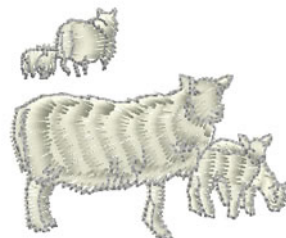

Name: Sheep Machine Embroidery Design

SKU: IS01-N2123

Brand: Internet Stitch

Unique Colors: 13 (2 color Stops)

Unique Colors

	Color Name (Color Code)	Manufacturer - Type
	Super White (1001) [No Color Selected]	madeira - rayon
	Dusty Lilac (1263) [No Color Selected]	madeira - rayon
	Crocus (286)	Exquisite - Polyester 1000m

Complete Color Sequence

#		Color Name (Color Code)	Manufacturer - Type
1		Super White (1001) [No Color Selected]	madeira - rayon
2		Super White (1001) [No Color Selected]	madeira - rayon
3		Crocus (286)	Exquisite - Polyester 1000m