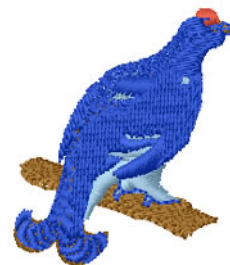

**Name:** Exotic Bird Machine Embroidery Design

**SKU:** IS01-N2116

**Brand:** Internet Stitch

**Unique Colors:** 13 (6 color Stops)

## Unique Colors

	<b>Color Name (Color Code)</b>	<b>Manufacturer - Type</b>
	Super White (1001) [No Color Selected]	madeira - rayon
	Dusty Lilac (1263) [No Color Selected]	madeira - rayon
	Crocus (286)	Exquisite - Polyester 1000m