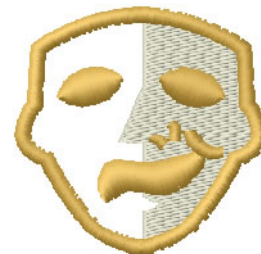

Name: Abstract Face Machine Embroidery Design

SKU: IS01-N2083

Brand: Internet Stitch

Unique Colors: 13 (2 color Stops)

Unique Colors

	Color Name (Color Code)	Manufacturer - Type
	Super White (1001) [No Color Selected]	madeira - rayon
	Dusty Lilac (1263) [No Color Selected]	madeira - rayon
	Crocus (286)	Exquisite - Polyester 1000m

Complete Color Sequence

#		Color Name (Color Code)	Manufacturer - Type
1		Super White (1001) [No Color Selected]	madeira - rayon
2		Super White (1001) [No Color Selected]	madeira - rayon
3		Crocus (286)	Exquisite - Polyester 1000m