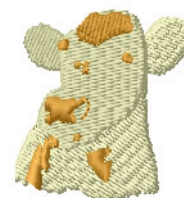

Name: Cow Profile Machine Embroidery Design

SKU: IS01-N2070

Brand: Internet Stitch

Unique Colors: 13 (2 color Stops)

Unique Colors

	Color Name (Color Code)	Manufacturer - Type
	Super White (1001) [No Color Selected]	madeira - rayon
	Dusty Lilac (1263) [No Color Selected]	madeira - rayon
	Crocus (286)	Exquisite - Polyester 1000m

Complete Color Sequence

#		Color Name (Color Code)	Manufacturer - Type
1		Super White (1001) [No Color Selected]	madeira - rayon
2		Super White (1001) [No Color Selected]	madeira - rayon
3		Crocus (286)	Exquisite - Polyester 1000m