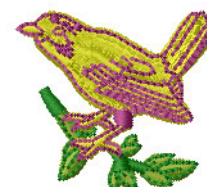

Name: Bird Machine Embroidery Design

SKU: IS01-N2045

Brand: Internet Stitch

Unique Colors: 13 (4 color Stops)

Unique Colors

	Color Name (Color Code)	Manufacturer - Type
	Super White (1001) [No Color Selected]	madeira - rayon
	Dusty Lilac (1263) [No Color Selected]	madeira - rayon
	Crocus (286)	Exquisite - Polyester 1000m

Complete Color Sequence

#		Color Name (Color Code)	Manufacturer - Type
1		Super White (1001) [No Color Selected]	madeira - rayon
2		Super White (1001) [No Color Selected]	madeira - rayon
3		Crocus (286)	Exquisite - Polyester 1000m