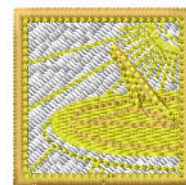

**Name:** Sundial Machine Embroidery Design

**SKU:** IS01-N2036

**Brand:** Internet Stitch

**Unique Colors:** 13 (4 color Stops)

## Unique Colors

	<b>Color Name (Color Code)</b>	<b>Manufacturer - Type</b>
	Super White (1001) [No Color Selected]	madeira - rayon
	Dusty Lilac (1263) [No Color Selected]	madeira - rayon
	Crocus (286)	Exquisite - Polyester 1000m

# Complete Color Sequence

#		Color Name (Color Code)	Manufacturer - Type
1		Super White (1001) [No Color Selected]	madeira - rayon
2		Super White (1001) [No Color Selected]	madeira - rayon
3		Crocus (286)	Exquisite - Polyester 1000m