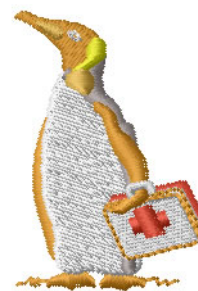

Name: Penguin Machine Embroidery Design

SKU: IS01-N2023

Brand: Internet Stitch

Unique Colors: 13 (10 color Stops)

Unique Colors

	Color Name (Color Code)	Manufacturer - Type
	Super White (1001) [No Color Selected]	madeira - rayon
	Dusty Lilac (1263) [No Color Selected]	madeira - rayon
	Crocus (286)	Exquisite - Polyester 1000m