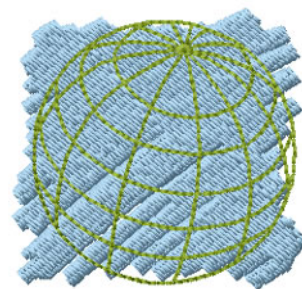

**Name:** Globe Machine Embroidery Design

**SKU:** IS01-N2005

**Brand:** Internet Stitch

**Unique Colors:** 13 (2 color Stops)

## Unique Colors

	<b>Color Name (Color Code)</b>	<b>Manufacturer - Type</b>
	Super White (1001) [No Color Selected]	madeira - rayon
	Dusty Lilac (1263) [No Color Selected]	madeira - rayon
	Crocus (286)	Exquisite - Polyester 1000m

# Complete Color Sequence

#		Color Name (Color Code)	Manufacturer - Type
1		Super White (1001) [No Color Selected]	madeira - rayon
2		Super White (1001) [No Color Selected]	madeira - rayon
3		Crocus (286)	Exquisite - Polyester 1000m