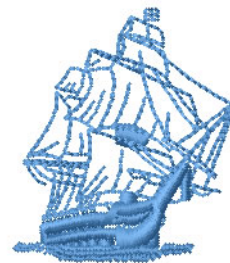

Name: Ship Outline Machine Embroidery Design

SKU: IS01-N2004

Brand: Internet Stitch

Unique Colors: 13 (1 color Stops)

Unique Colors

	Color Name (Color Code)	Manufacturer - Type
	Super White (1001) [No Color Selected]	madeira - rayon
	Dusty Lilac (1263) [No Color Selected]	madeira - rayon
	Crocus (286)	Exquisite - Polyester 1000m