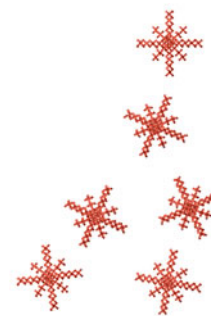

Name: Floral Machine Embroidery Design

SKU: IS01-N2002

Brand: Internet Stitch

Unique Colors: 13 (1 color Stops)

Unique Colors

	Color Name (Color Code)	Manufacturer - Type
	Super White (1001) [No Color Selected]	madeira - rayon
	Dusty Lilac (1263) [No Color Selected]	madeira - rayon
	Crocus (286)	Exquisite - Polyester 1000m

Complete Color Sequence

#		Color Name (Color Code)	Manufacturer - Type
1		Super White (1001) [No Color Selected]	madeira - rayon
2		Super White (1001) [No Color Selected]	madeira - rayon
3		Crocus (286)	Exquisite - Polyester 1000m