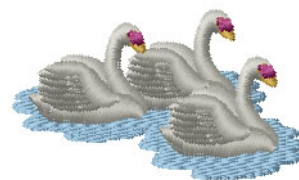

Name: Swan Machine Embroidery Design

SKU: IS01-N1965

Brand: Internet Stitch

Unique Colors: 13 (4 color Stops)

Unique Colors

	Color Name (Color Code)	Manufacturer - Type
	Super White (1001) [No Color Selected]	madeira - rayon
	Dusty Lilac (1263) [No Color Selected]	madeira - rayon
	Crocus (286)	Exquisite - Polyester 1000m

Complete Color Sequence

#		Color Name (Color Code)	Manufacturer - Type
1		Super White (1001) [No Color Selected]	madeira - rayon
2		Super White (1001) [No Color Selected]	madeira - rayon
3		Crocus (286)	Exquisite - Polyester 1000m