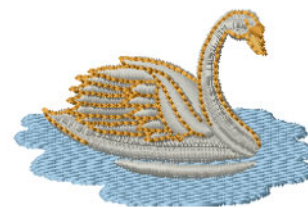

Name: Swan Machine Embroidery Design

SKU: IS01-N1964

Brand: Internet Stitch

Unique Colors: 13 (4 color Stops)

Unique Colors

	Color Name (Color Code)	Manufacturer - Type
	Super White (1001) [No Color Selected]	madeira - rayon
	Dusty Lilac (1263) [No Color Selected]	madeira - rayon
	Crocus (286)	Exquisite - Polyester 1000m

Complete Color Sequence

#		Color Name (Color Code)	Manufacturer - Type
1		Super White (1001) [No Color Selected]	madeira - rayon
2		Super White (1001) [No Color Selected]	madeira - rayon
3		Crocus (286)	Exquisite - Polyester 1000m