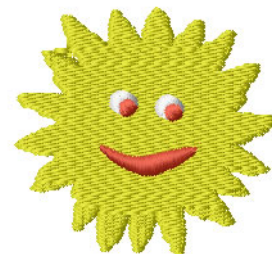

**Name:** Sun Machine Embroidery Design

**SKU:** IS01-N1962

**Brand:** Internet Stitch

**Unique Colors:** 13 (3 color Stops)

## Unique Colors

	<b>Color Name (Color Code)</b>	<b>Manufacturer - Type</b>
	Super White (1001) [No Color Selected]	madeira - rayon
	Dusty Lilac (1263) [No Color Selected]	madeira - rayon
	Crocus (286)	Exquisite - Polyester 1000m

# Complete Color Sequence

#		Color Name (Color Code)	Manufacturer - Type
1		Super White (1001) [No Color Selected]	madeira - rayon
2		Super White (1001) [No Color Selected]	madeira - rayon
3		Crocus (286)	Exquisite - Polyester 1000m