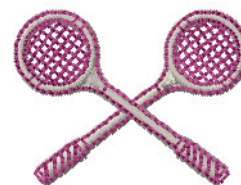

**Name:** Squash Rackets Machine Embroidery Design

**SKU:** IS01-N1957

**Brand:** Internet Stitch

**Unique Colors:** 13 (2 color Stops)

## Unique Colors

	<b>Color Name (Color Code)</b>	<b>Manufacturer - Type</b>
	Super White (1001) [No Color Selected]	madeira - rayon
	Dusty Lilac (1263) [No Color Selected]	madeira - rayon
	Crocus (286)	Exquisite - Polyester 1000m

# Complete Color Sequence

#		Color Name (Color Code)	Manufacturer - Type
1		Super White (1001) [No Color Selected]	madeira - rayon
2		Super White (1001) [No Color Selected]	madeira - rayon
3		Crocus (286)	Exquisite - Polyester 1000m