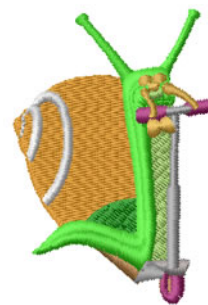

Name: Snail Machine Embroidery Design

SKU: IS01-N1956

Brand: Internet Stitch

Unique Colors: 13 (11 color Stops)

Unique Colors

	Color Name (Color Code)	Manufacturer - Type
	Super White (1001) [No Color Selected]	madeira - rayon
	Dusty Lilac (1263) [No Color Selected]	madeira - rayon
	Crocus (286)	Exquisite - Polyester 1000m

Complete Color Sequence

#		Color Name (Color Code)	Manufacturer - Type
1		Super White (1001) [No Color Selected]	madeira - rayon
2		Super White (1001) [No Color Selected]	madeira - rayon
3		Crocus (286)	Exquisite - Polyester 1000m