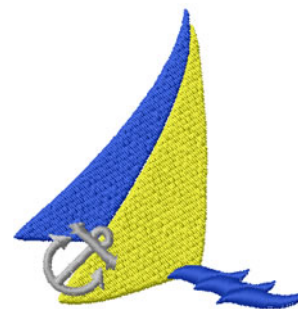

Name: Sail Machine Embroidery Design

SKU: IS01-N1950

Brand: Internet Stitch

Unique Colors: 13 (3 color Stops)

Unique Colors

	Color Name (Color Code)	Manufacturer - Type
	Super White (1001) [No Color Selected]	madeira - rayon
	Dusty Lilac (1263) [No Color Selected]	madeira - rayon
	Crocus (286)	Exquisite - Polyester 1000m

Complete Color Sequence

#		Color Name (Color Code)	Manufacturer - Type
1		Super White (1001) [No Color Selected]	madeira - rayon
2		Super White (1001) [No Color Selected]	madeira - rayon
3		Crocus (286)	Exquisite - Polyester 1000m