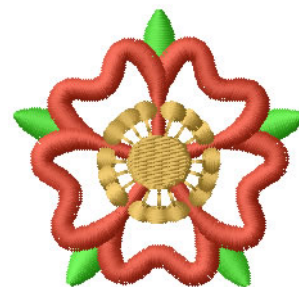

Name: Flower Machine Embroidery Design

SKU: IS01-N1949

Brand: Internet Stitch

Unique Colors: 13 (3 color Stops)

Unique Colors

	Color Name (Color Code)	Manufacturer - Type
	Super White (1001) [No Color Selected]	madeira - rayon
	Dusty Lilac (1263) [No Color Selected]	madeira - rayon
	Crocus (286)	Exquisite - Polyester 1000m

Complete Color Sequence

#		Color Name (Color Code)	Manufacturer - Type
1		Super White (1001) [No Color Selected]	madeira - rayon
2		Super White (1001) [No Color Selected]	madeira - rayon
3		Crocus (286)	Exquisite - Polyester 1000m