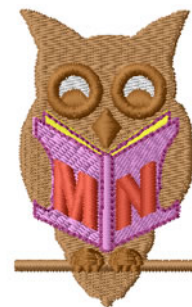

Name: Owl Machine Embroidery Design

SKU: IS01-N1941

Brand: Internet Stitch

Unique Colors: 13 (7 color Stops)

Unique Colors

	Color Name (Color Code)	Manufacturer - Type
	Super White (1001) [No Color Selected]	madeira - rayon
	Dusty Lilac (1263) [No Color Selected]	madeira - rayon
	Crocus (286)	Exquisite - Polyester 1000m

Complete Color Sequence

#		Color Name (Color Code)	Manufacturer - Type
1		Super White (1001) [No Color Selected]	madeira - rayon
2		Super White (1001) [No Color Selected]	madeira - rayon
3		Crocus (286)	Exquisite - Polyester 1000m