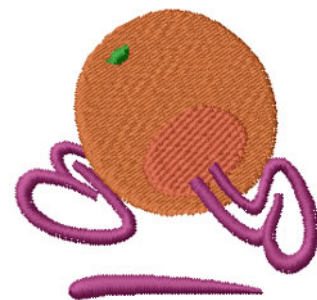

**Name:** Orange Machine Embroidery Design

**SKU:** IS01-N1939

**Brand:** Internet Stitch

**Unique Colors:** 13 (5 color Stops)

## Unique Colors

	<b>Color Name (Color Code)</b>	<b>Manufacturer - Type</b>
	Super White (1001) [No Color Selected]	madeira - rayon
	Dusty Lilac (1263) [No Color Selected]	madeira - rayon
	Crocus (286)	Exquisite - Polyester 1000m

# Complete Color Sequence

#		Color Name (Color Code)	Manufacturer - Type
1		Super White (1001) [No Color Selected]	madeira - rayon
2		Super White (1001) [No Color Selected]	madeira - rayon
3		Crocus (286)	Exquisite - Polyester 1000m