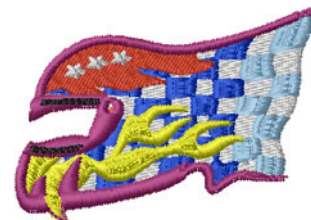

Name: Racing Helmet Machine Embroidery Design

SKU: IS01-N1926

Brand: Internet Stitch

Unique Colors: 13 (10 color Stops)

Unique Colors

	Color Name (Color Code)	Manufacturer - Type
	Super White (1001) [No Color Selected]	madeira - rayon
	Dusty Lilac (1263) [No Color Selected]	madeira - rayon
	Crocus (286)	Exquisite - Polyester 1000m

Complete Color Sequence

#		Color Name (Color Code)	Manufacturer - Type
1		Super White (1001) [No Color Selected]	madeira - rayon
2		Super White (1001) [No Color Selected]	madeira - rayon
3		Crocus (286)	Exquisite - Polyester 1000m