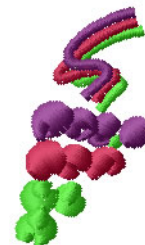

**Name:** Grape Machine Embroidery Design

**SKU:** IS01-N1922

**Brand:** Internet Stitch

**Unique Colors:** 13 (4 color Stops)

## Unique Colors

	<b>Color Name (Color Code)</b>	<b>Manufacturer - Type</b>
	Super White (1001) [No Color Selected]	madeira - rayon
	Dusty Lilac (1263) [No Color Selected]	madeira - rayon
	Crocus (286)	Exquisite - Polyester 1000m

# Complete Color Sequence

#		Color Name (Color Code)	Manufacturer - Type
1		Super White (1001) [No Color Selected]	madeira - rayon
2		Super White (1001) [No Color Selected]	madeira - rayon
3		Crocus (286)	Exquisite - Polyester 1000m