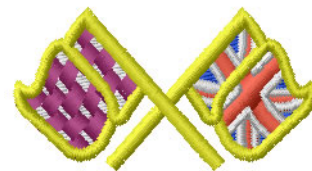

Name: English Flag Machine Embroidery Design

SKU: IS01-N1916

Brand: Internet Stitch

Unique Colors: 13 (5 color Stops)

Unique Colors

	Color Name (Color Code)	Manufacturer - Type
	Super White (1001) [No Color Selected]	madeira - rayon
	Dusty Lilac (1263) [No Color Selected]	madeira - rayon
	Crocus (286)	Exquisite - Polyester 1000m

Complete Color Sequence

#		Color Name (Color Code)	Manufacturer - Type
1		Super White (1001) [No Color Selected]	madeira - rayon
2		Super White (1001) [No Color Selected]	madeira - rayon
3		Crocus (286)	Exquisite - Polyester 1000m