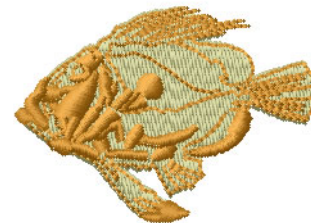

Name: Fish Machine Embroidery Design

SKU: IS01-N1915

Brand: Internet Stitch

Unique Colors: 13 (2 color Stops)

Unique Colors

	Color Name (Color Code)	Manufacturer - Type
	Super White (1001) [No Color Selected]	madeira - rayon
	Dusty Lilac (1263) [No Color Selected]	madeira - rayon
	Crocus (286)	Exquisite - Polyester 1000m

Complete Color Sequence

#		Color Name (Color Code)	Manufacturer - Type
1		Super White (1001) [No Color Selected]	madeira - rayon
2		Super White (1001) [No Color Selected]	madeira - rayon
3		Crocus (286)	Exquisite - Polyester 1000m