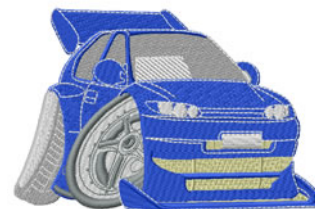

Name: Car Machine Embroidery Design

SKU: IS01-N1902

Brand: Internet Stitch

Unique Colors: 13 (12 color Stops)

Unique Colors

	Color Name (Color Code)	Manufacturer - Type
	Super White (1001) [No Color Selected]	madeira - rayon
	Dusty Lilac (1263) [No Color Selected]	madeira - rayon
	Crocus (286)	Exquisite - Polyester 1000m

Complete Color Sequence

#		Color Name (Color Code)	Manufacturer - Type
1		Super White (1001) [No Color Selected]	madeira - rayon
2		Super White (1001) [No Color Selected]	madeira - rayon
3		Crocus (286)	Exquisite - Polyester 1000m