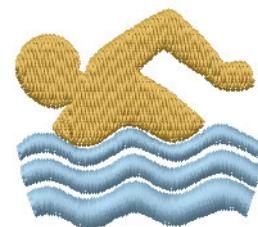

Name: Swimmer Machine Embroidery Design

SKU: IS01-N1885

Brand: Internet Stitch

Unique Colors: 13 (2 color Stops)

Unique Colors

	Color Name (Color Code)	Manufacturer - Type
	Super White (1001) [No Color Selected]	madeira - rayon
	Dusty Lilac (1263) [No Color Selected]	madeira - rayon
	Crocus (286)	Exquisite - Polyester 1000m

Complete Color Sequence

#		Color Name (Color Code)	Manufacturer - Type
1		Super White (1001) [No Color Selected]	madeira - rayon
2		Super White (1001) [No Color Selected]	madeira - rayon
3		Crocus (286)	Exquisite - Polyester 1000m