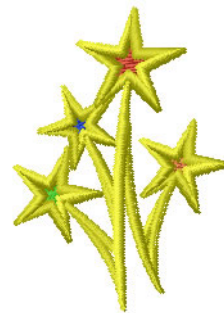

Name: Stars Machine Embroidery Design

SKU: IS01-N1884

Brand: Internet Stitch

Unique Colors: 13 (5 color Stops)

Unique Colors

	Color Name (Color Code)	Manufacturer - Type
	Super White (1001) [No Color Selected]	madeira - rayon
	Dusty Lilac (1263) [No Color Selected]	madeira - rayon
	Crocus (286)	Exquisite - Polyester 1000m

Complete Color Sequence

#		Color Name (Color Code)	Manufacturer - Type
1		Super White (1001) [No Color Selected]	madeira - rayon
2		Super White (1001) [No Color Selected]	madeira - rayon
3		Crocus (286)	Exquisite - Polyester 1000m