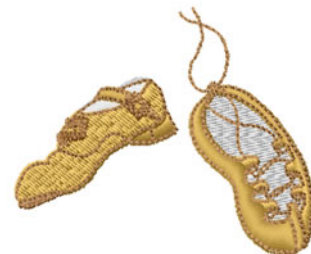

Name: Shoes Machine Embroidery Design

SKU: IS01-N1881

Brand: Internet Stitch

Unique Colors: 13 (5 color Stops)

Unique Colors

	Color Name (Color Code)	Manufacturer - Type
	Super White (1001) [No Color Selected]	madeira - rayon
	Dusty Lilac (1263) [No Color Selected]	madeira - rayon
	Crocus (286)	Exquisite - Polyester 1000m

Complete Color Sequence

#		Color Name (Color Code)	Manufacturer - Type
1		Super White (1001) [No Color Selected]	madeira - rayon
2		Super White (1001) [No Color Selected]	madeira - rayon
3		Crocus (286)	Exquisite - Polyester 1000m